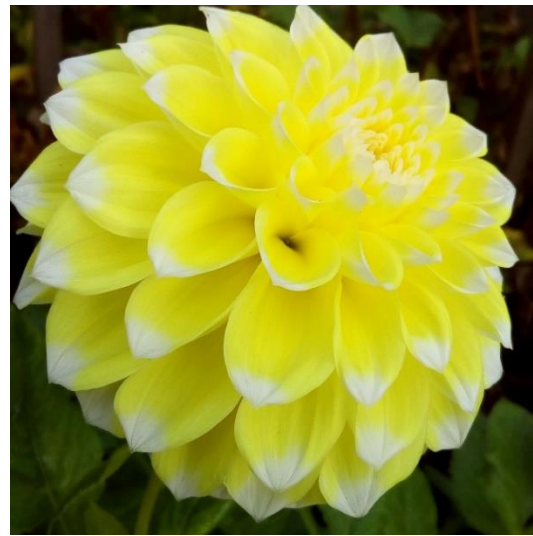

Formal Decorative

Korb