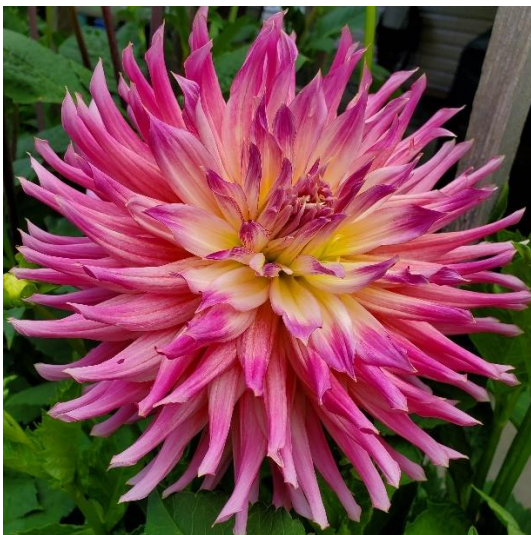

Woodlands Donna