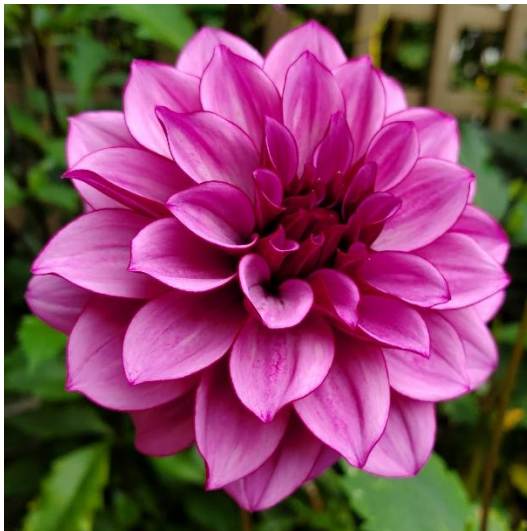

Informal Decorative

Blue Boy