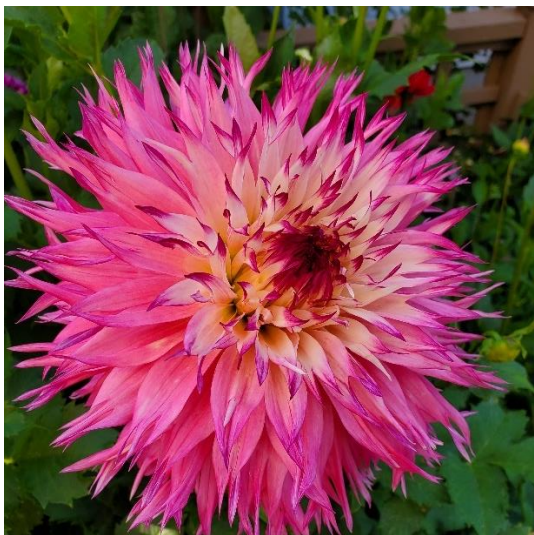

Nadia Ruth

Pompon

Semi Cactus